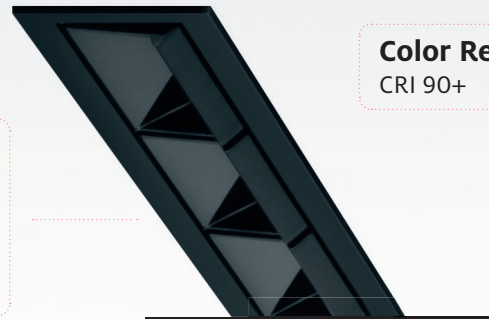

INTEGRAL

Downlight Variety

3, 6, 9 Cell lengths
12°, 27° and 49° beam spreads
540 lm – 3000 lm range
Clear specular, Specular black
and White reflectors

Dimming Options

0–10 V, wireless, DALI,
Lutron, or remote EM

Color Temperature

3000K, 3500K, 4000K

Color Rendering

CRI 90+

Smooth Wall Washing

9 cell length
31" – 39" on center spacing
1300 lm - 1500 lm range
Black or White reflector option

Big Adjustability

Adjustable 25° in all directions
6 cell length
12°, 27°, 49° beam spreads
940 lm – 1700 lm range
Clear specular, Specular black
and White reflectors