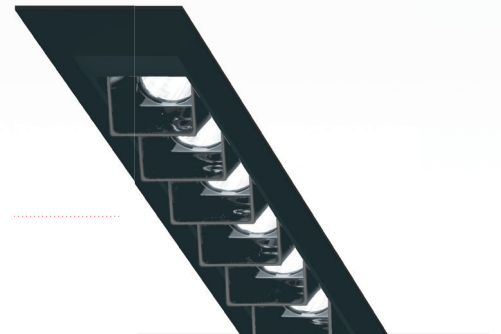

Color Temperature

3000K, 3500K, 4000K

Color Rendering

CRI 90+

Smooth Wall Washing

9 cell length
31" – 39" on center spacing
1300 lm - 1500 lm range
Black or White reflector option

Big Adjustability

Adjustable 25° in all directions
6 cell length
12°, 27°, 49° beam spreads
940 lm – 1700 lm range
Clear specular, Specular black
and White reflectors